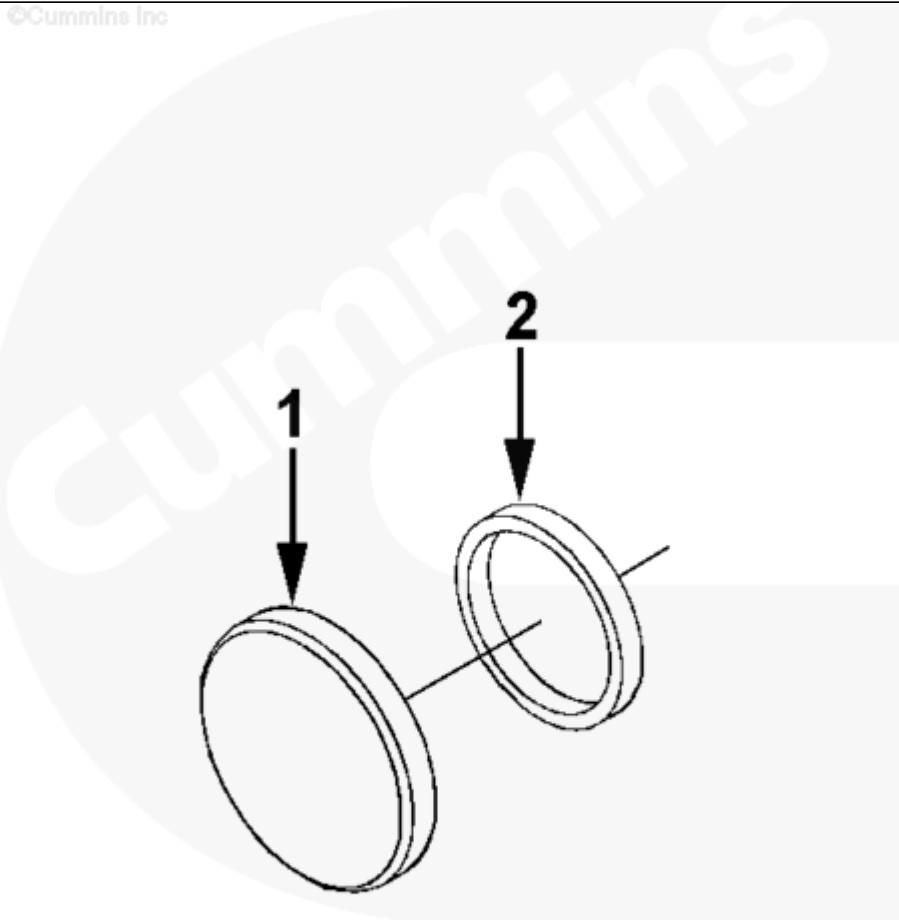

Parts Catalog - Option Detail

Electronic Parts Catalog - Option Detail				
Option	Group	Graphic	Film Card	Date
EI9701-03	15.06	ei951gt	Z	03-DEC-03
Engines	6C8.3, C GAS PLUS CM556, G8.3, G8.3 CM558, GTA8.3 CM558, ISC CM2150, ISC CM554, ISC CM850, ISC8.3 CM2250, ISC8.3 G CM2180 C101, ISL CM2150, ISL CM554, ISL CM850, ISL G CM2180, ISL8.9 CM2150 L110, ISL8.9 CM2880 L112, ISL9 CM2150 SN, ISL9 CM2250, ISL9 CM2350 L101, ISL9 CM2350 L111, ISLE4 CM850, L GAS PLUS CM556, L8.9, L8.9 L121, L8.9G CMOH2.0 L125B, L9 CM2350 L116B, L9 CM2350 L119B, L9 CM2350 L120C, L9 CM2350 L123B, L9.3 L105, L9.5 L117, L9N CM2380 L124B, QSC8.3 CM2250, QSC8.3 CM2880 C102, QSC8.3 CM554, QSC8.3 CM850(CM2850), QSL9 CM2250, QSL9 CM2250 L115, QSL9 CM2350 L102, QSL9 CM2350 L107, QSL9 CM2350 L118, QSL9 CM2350 L122, QSL9 CM554, QSL9 CM850(CM2850), QSL9 G CM558, QSL9 M CM2250 L106, QSL9.3 CM2880 L113			

ei951gt

Cart	Ref No	Part Number	Part Description	Required	Remarks
View My Cart					
		E19701-03	Mechanical Tachometer Drive Cover		MR - COVER, MECHANICAL TACH... (More)
					DRIVE
					Mechanical Tachometer Drive
					Provision: No
					Oil Fill Location:
					Fuel Pump Side
					Exhaust Side
					Valve Cover
					None
					Engine Family: B & C Series
					Brazil May Use P/N 3968355 In
					Place of P/N 3903463
<input type="checkbox"/>	1	3903463	Access Hole Cover	1	
<input type="checkbox"/>	2	3903475	Rectangular Ring Seal	1	